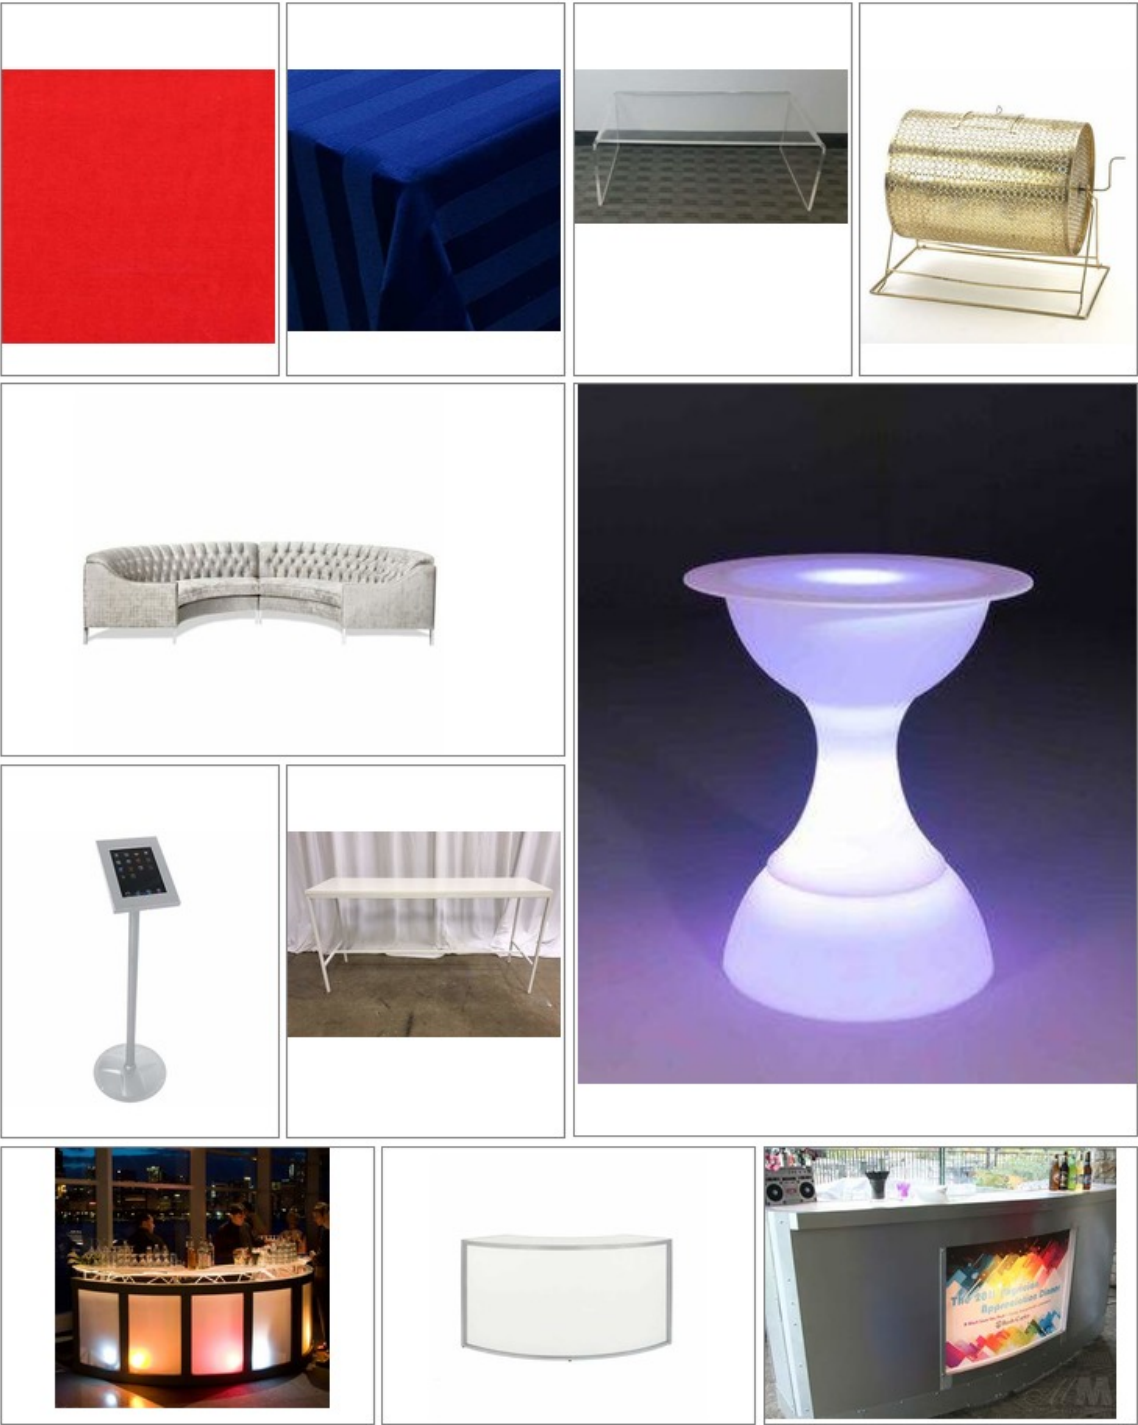

TBX/LOCKTON EVENT

Product Order Form

Brass Raffle Drum 18"

Qty:

Catalina Sectional

Qty:

Hourglass Pub Table

Qty:

Illuminated White Acrylic Bar
(6')

Qty:

iPad Stand - Silver

Qty:

Nova Red 90" x 132"

Qty:

Poly Satin Stripe Navy Blue
90" Round

Qty:

VIP Glow Bar Curve

Qty: